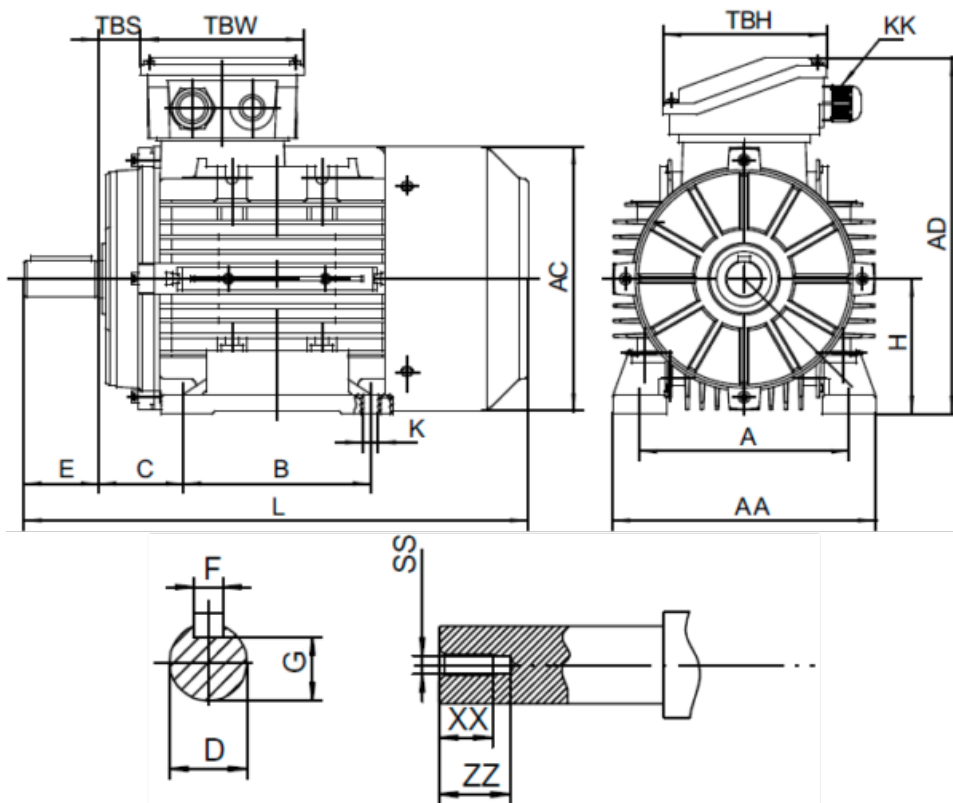

Data Sheet

Article number: 251800220412

Description: Kleedrive T3A 100L1-4 2.2kw 1400 rpm
3x230/400V 50 HZ IP55 B3 Eff=86,7%

Measures

A = 160	F = 8	TBW = 118
AA = 200	G = 24	XX = 22
AC = Ø199	H = 100	ZZ = 30
AD = 260	KK = -	
B = 140	L = 376	
C = 63	SS = M10	
D = Ø28	TBH = 118	
E = 60	TBS = 32	